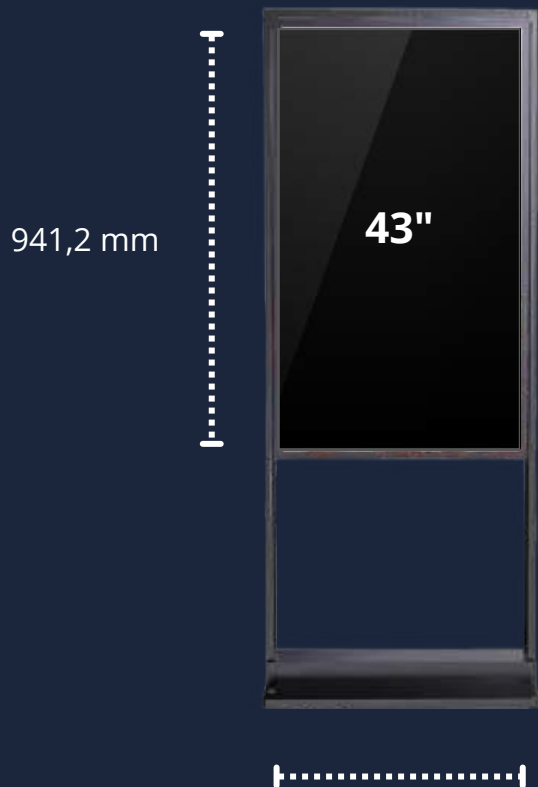

# DB SERIES

Double Sided Shop Window LCD Screen

**1080p HD**  
FHD quality image

**57 mm**  
Ultra-thin screen

**1000:1**  
High contrast

**178°**  
Wide viewing angle

**4.000 nits**  
High brightness

**50.000 hours**  
Long service life

**Standard design**  
Two available sizes

**Ultra-thin screen box**  
57 mm

1.213 mm

529,4 mm

684 mm

57 mm

## Double Sided Shop Window LCD Screen

Screen Size (inch)	43	55
Screen Size (mm)	941,2 x 529,4	1.213 x 684
Weight (kg)	29	
Thickness (mm)	57	
Resolution	1.920 x 1.080	
Brightness(nits)	4.000 & 700	
Contrast	1000:1	
Aspect Ratio	16:9	
Viewing Angle (°)	178	
RAM / ROM (GB)	4 / 128	
Operating System	I3-4130 Windows 10	
Connectivity	WiFi, 4xUSB, HDMI, RJ45, VGA	
Protection	IP45	
Temperature (°C) / Humidity (% RH)	-30 ~80 / 5 - 90	
Input Voltage	100-240V, ≤300W	
Life Span (hours)	50.000	
Shell Material and Colour	Black or custom metal	
Installation Method	Hanging or Floor Standing	

**178°**

Wide viewing angle

**1200:1**

High contrast

**50.000 hours**

Long service life

**Standard design**  
Two screen sizes

**Ultra-slim design**  
25,4 mm thickness