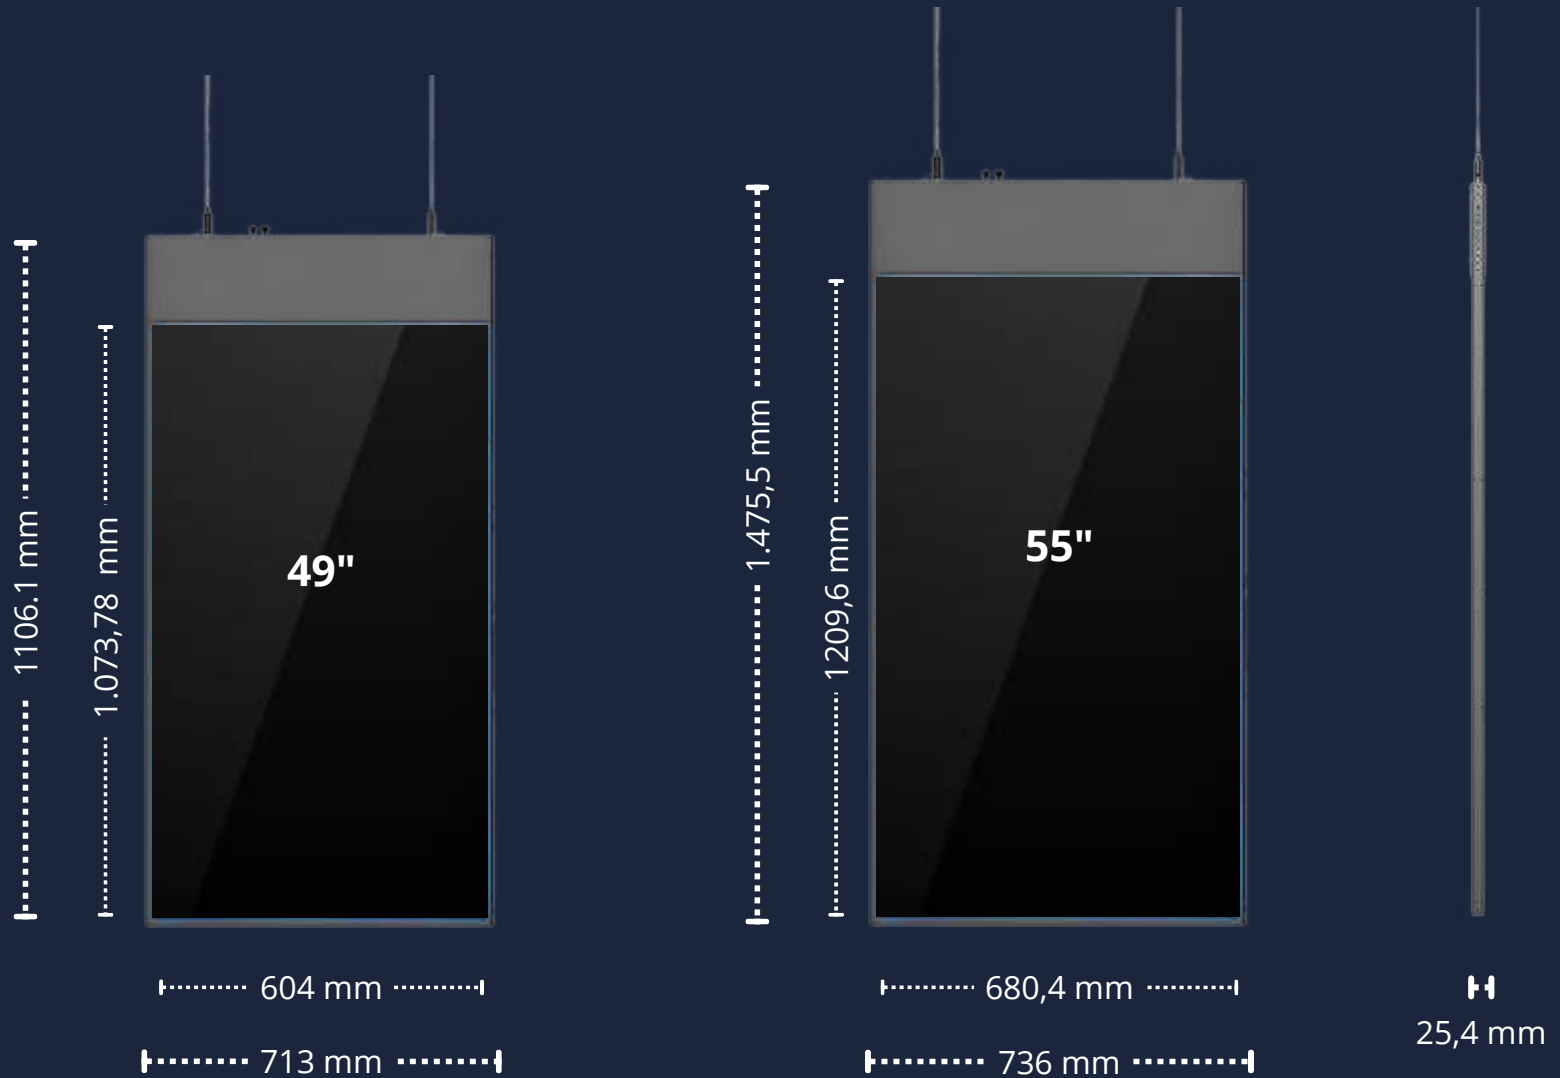

## Double Sided Shop Window LCD Screen

Screen Size (inch)	43	55
Screen Size (mm)	941,2 x 529,4	1.213 x 684
Weight (kg)	29	
Thickness (mm)	57	
Resolution	1.920 x 1.080	
Brightness(nits)	4.000 & 700	
Contrast	1000:1	
Aspect Ratio	16:9	
Viewing Angle (°)	178	
RAM / ROM (GB)	4 / 128	
Operating System	I3-4130 Windows 10	
Connectivity	WiFi, 4xUSB, HDMI, RJ45, VGA	
Protection	IP45	
Temperature (°C) / Humidity (% RH)	-30 ~80 / 5 - 90	
Input Voltage	100-240V, ≤300W	
Life Span (hours)	50.000	
Shell Material and Colour	Black or custom metal	
Installation Method	Hanging or Floor Standing	

**178°**

Wide viewing angle

**1200:1**

High contrast

**50.000 hours**

Long service life

**Standard design**  
Two screen sizes

**Ultra-slim design**  
25,4 mm thickness

**Convenient hanging design**  
Integrated ceiling mount  
Thinner than a pen  
Super lightweight

**Multi monitors display**  
Expandible content

## Ultra-slim Hanging LCD Screen

Screen Size (inch)	49	55
Screen Size (mm)	1073.78*604	1209,6*680,4
Total Size (mm)	1106.1*713	1475,5*736
Weight (kg)	29	40
Thickness (mm)	25,4	
Resolution	1.920*1.080	
Brightness(nits)	700	
Contrast	1200:1	
Viewing Angle (°)	H 178, V 178	
Operating System	PK3288 Android 9.0	
Connectivity	WiFi, Ethernet	
Temperature (°C) / Humidity (% RH)	-0 ~40 / 5 - 90	
Input Voltage (V/Hz)	100-240V, 50-60Hz	
Consumption (W)	≤180	≤280
Life Span (hours)	50.000	
Shell Material and Colour	White or Customized Metal	
Installation Method	Hanging	