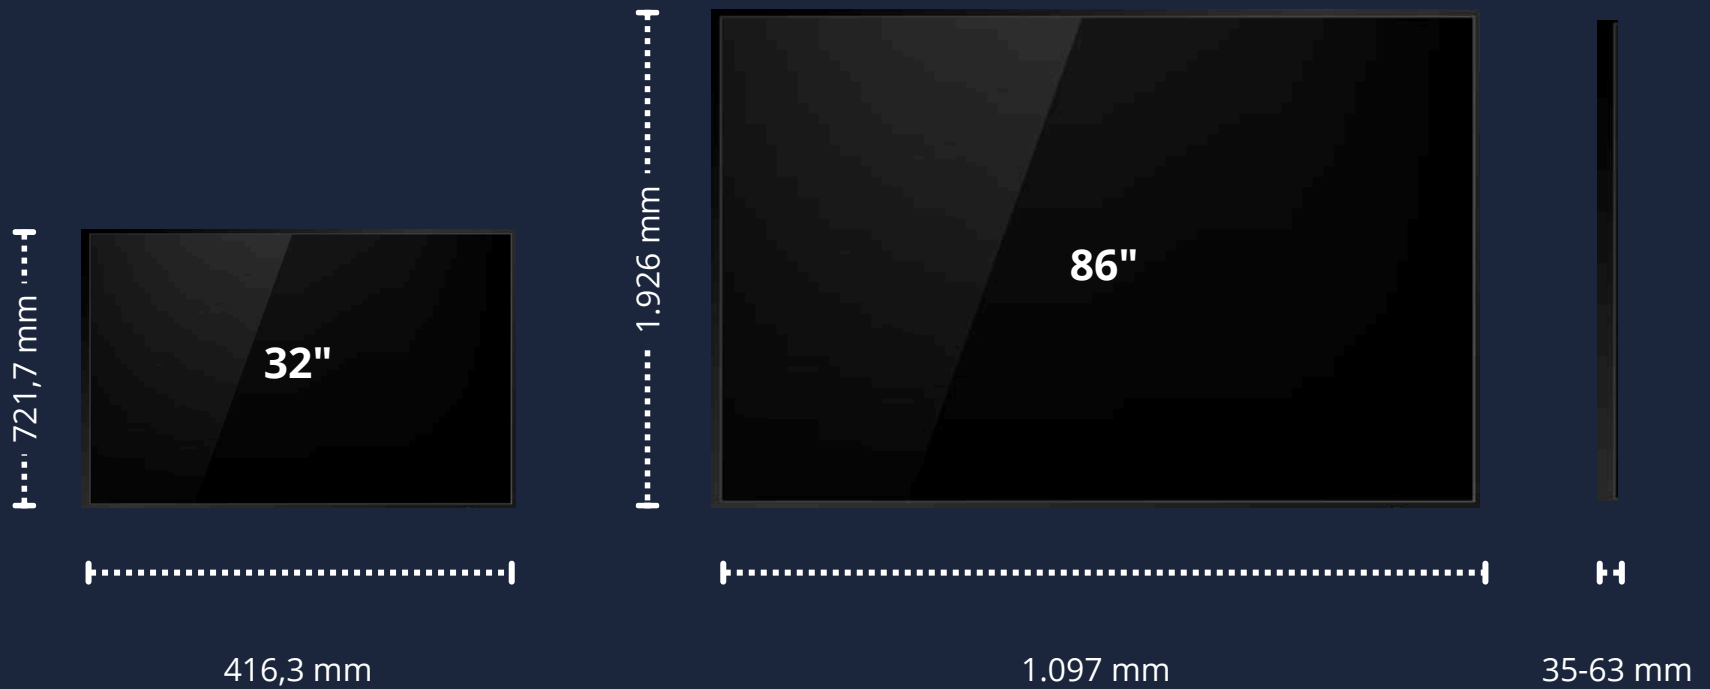

Variety of sizes
32 to 86"

Ultra-thin screen
35 mm the thinnest

32" / 43" / 49" / 55" / 65" / 75" / 86"