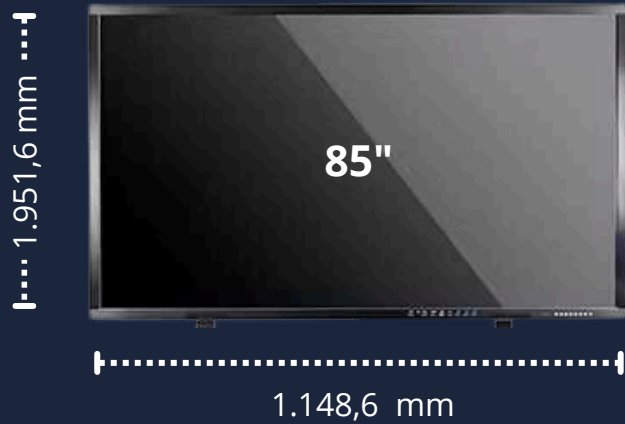

Smart Design

Three available sizes
Optional custer support