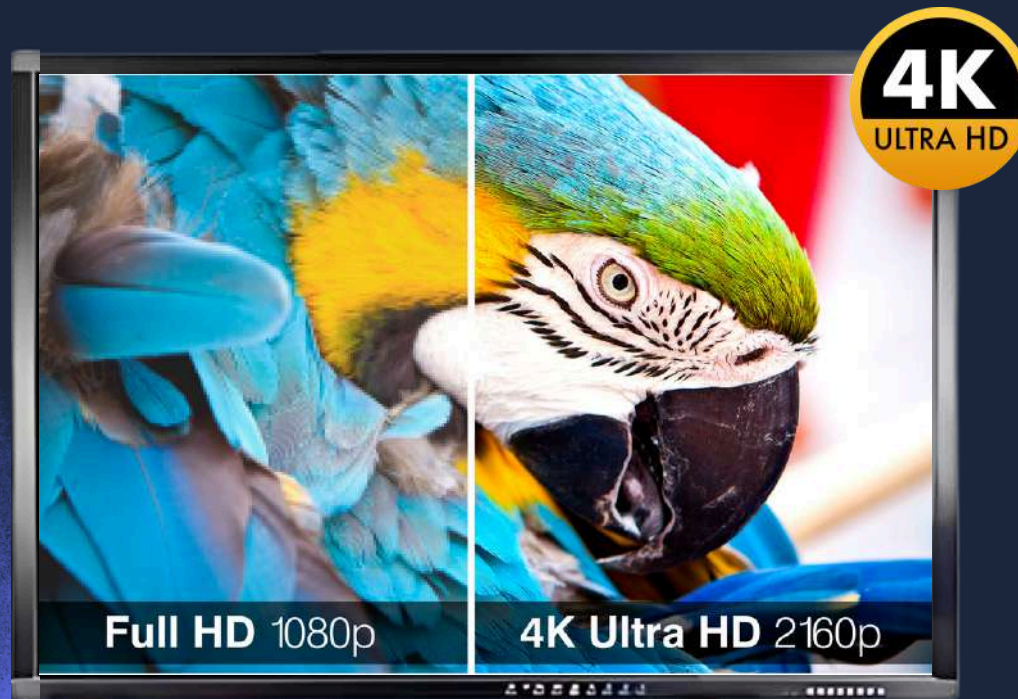

All-in-one solution

Electronic whiteboard

Wireless transmission screen

Remote video conference