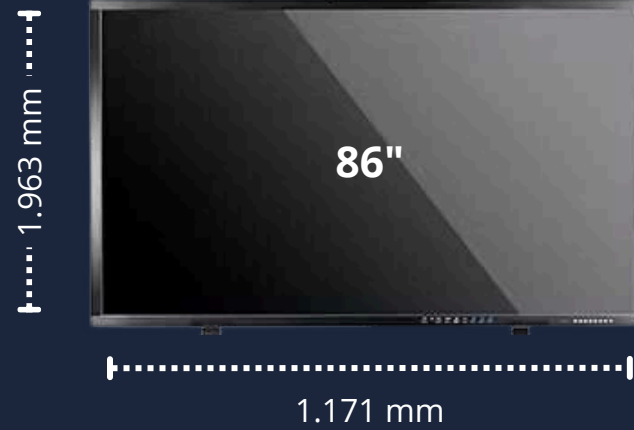

Smart Design

Three available sizes
Optional custer support