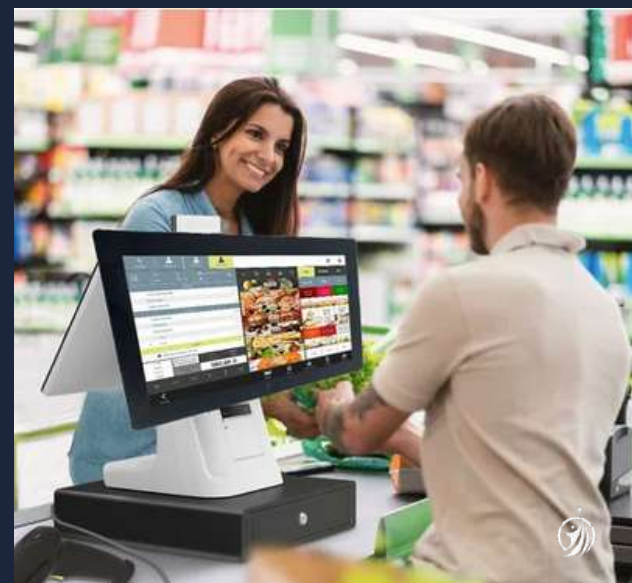

PO SERIES

POS Terminal Touch Screen with Dual Display