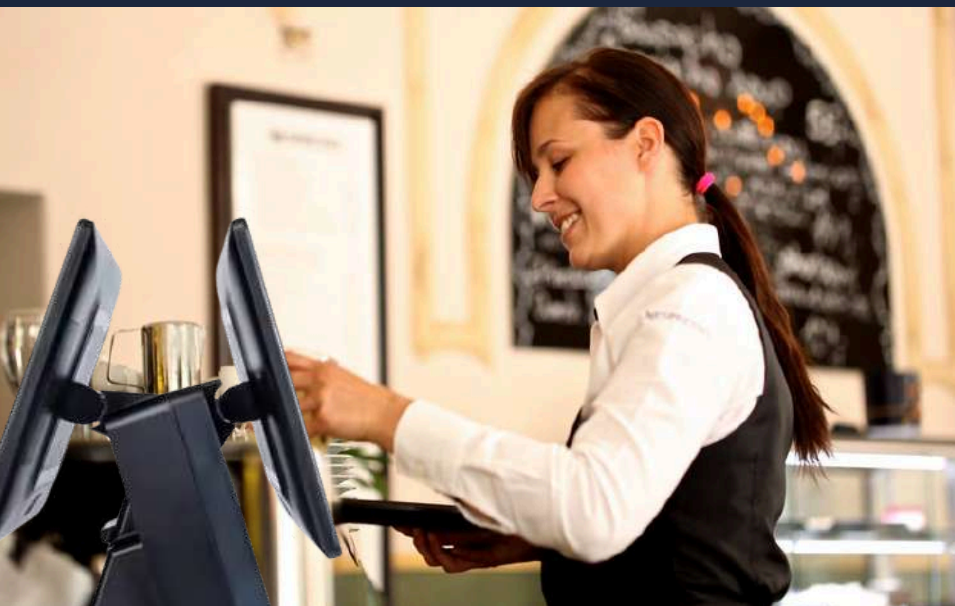

PO SERIES

POS Terminal Touch Screen with Dual Display