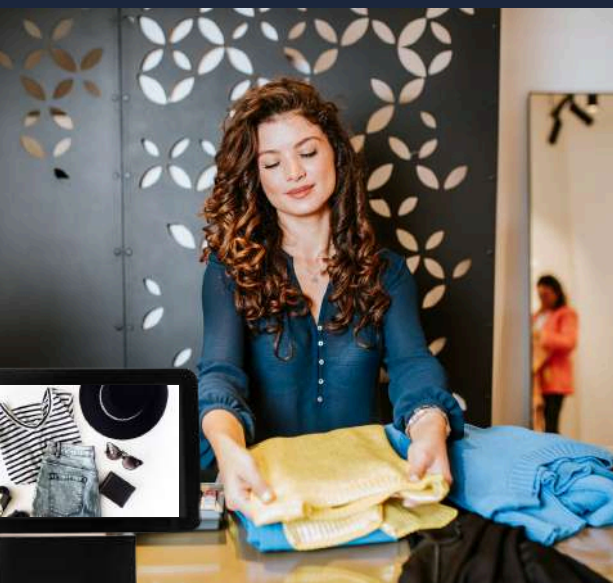

PO SERIES

POS Terminal Touch Screen with Dual Display