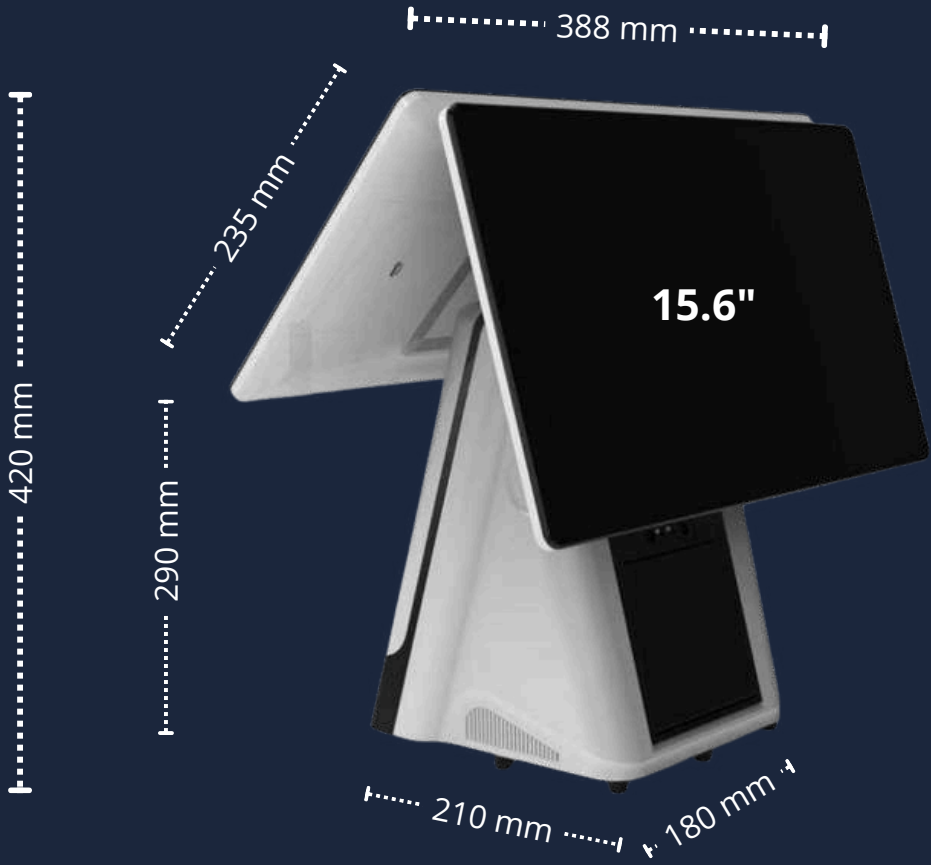

# PO SERIES

POS Terminal Touch Screen with Dual Display

**HDMI, USB, LAN...**  
Flexible connectivity

**10 touch points**  
Sensitive and fast

**Smart design**  
Simple free bezel

**45-135°**  
Adjustable screen angle

**All-in-one**  
Built-in printer

**Versatile system**  
i5 Windows 10

**Compact desktop design**

Adjustable screen angles

**User friendly**

- Windows 10
- Flexible connectivity
- Built-in speaker
- Thermal printer

**Smart and practice design**

- Adjustable screen angle
- Versatile style
- 3 colors available

## POS Terminal Touch Screen with Dual Display

<b>Screen Size (inch)</b>	<b>2x15.6</b>
Screen Size (mm)	256,125 x 144
Total Size (mm)	420 x 388
Weight (kg)	8,9
Thickness (mm)	210 base
Resolution	1.366 x 768
Brightness(nits)	250
Contrast	500:1
Viewing Angle (°)	45/45/20/40 (CR≥10)
RAM / ROM (GB)	8 / 256
Operating System	15 Windows 10
Connectivity	HDMI, VGA, LAN, HDME/EDP dual, 6*USB3.1+4*USB2.0. Network Card Gigabit Realtek RTL8111 Admits 3 screens output (synchronous/ asynchronous) and WiFi + Bluetooth extension, 3G/4G 1 * SIM
Touch function	10 touch points / 10 ms response time / > 85% transmittance
Camera / Speakers	2MP supports facial recognition / 2
External Card Reader	VISA
Temperature (°C) / Humidity (% RH)	0 -40 / < 80
Input Voltage (V/Hz)	12V / 8A
Material and Colour	White / Black / Silver Aluminum and Metal
Installation Method	Desktop