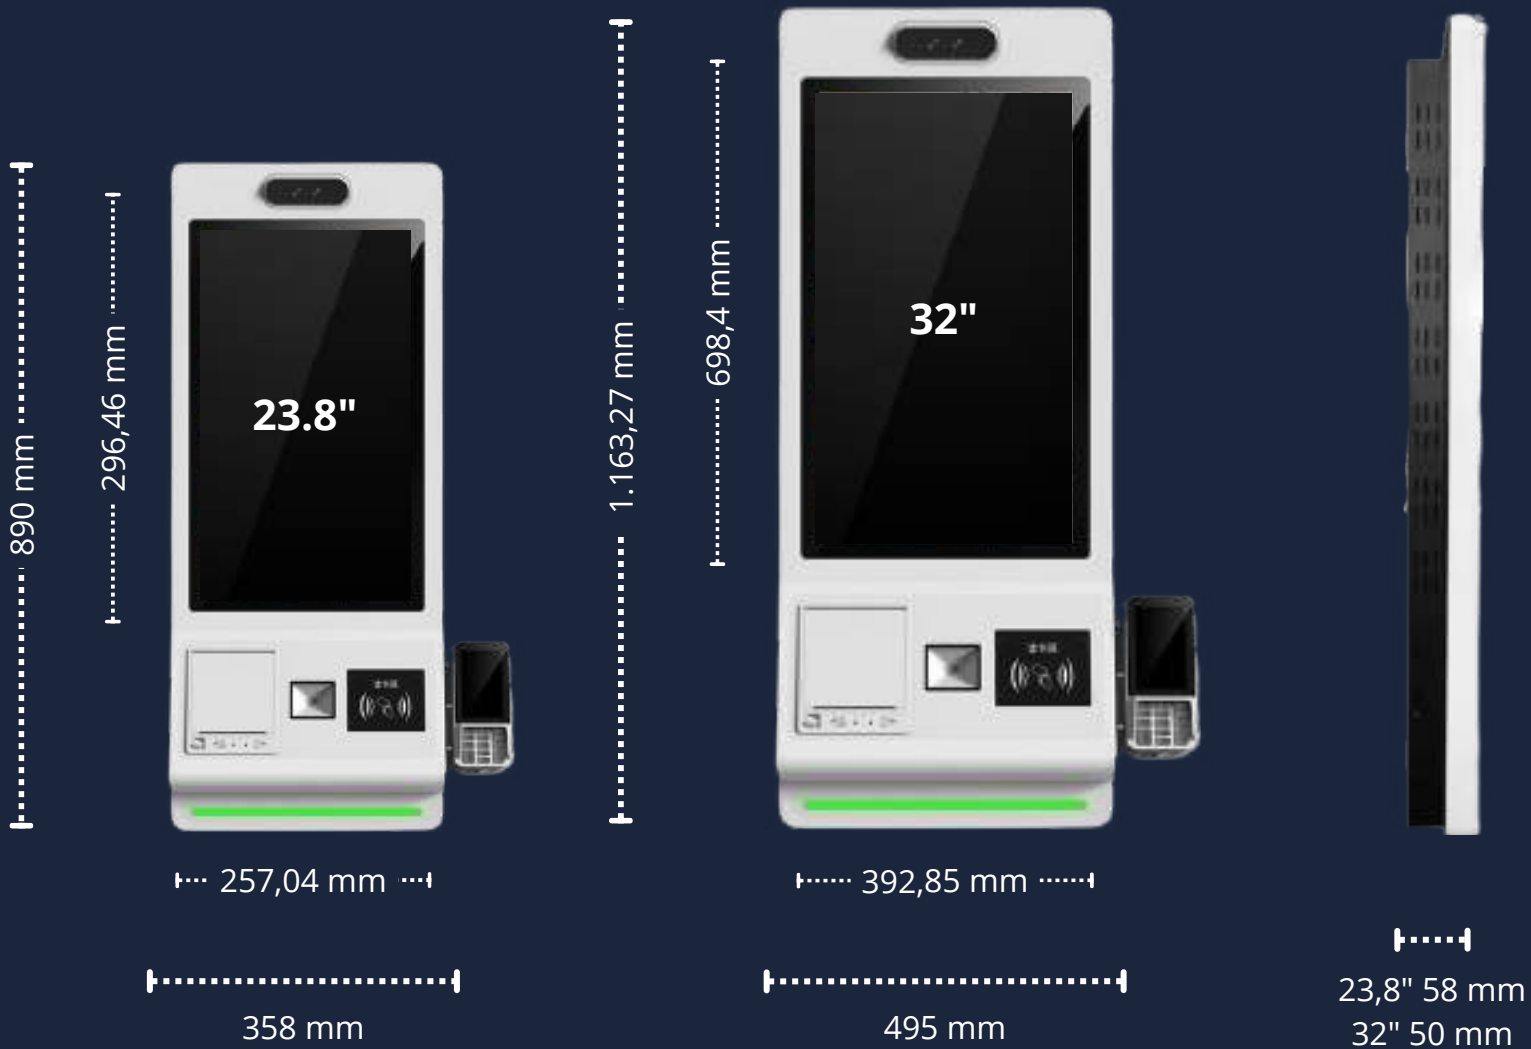

178°
Wide viewing angle

1000:1
High contrast

50.000 hours
Long service life

Functional design

Wall mounted, desktop or floor standing

User friendly

- Simple ordering steps
- QR / barcode scanner
- Built-in speaker

Easy maintenance

- Thermal printer with easy paper replacement
- Security locks

KP SERIES

Self-payment LCD Kiosk

Screen Size (inch)	23,8	32
Screen Size (mm)	257,04 x 296,46	698,4 x 392, 85
Total Size (mm)	890 x 358	1.163,27 x 495
Weight (kg)	16,5	
Thickness (mm)	58	50
Resolution	1920x1080	
Brightness(nits)	250	
Contrast	1000:1	
Viewing Angle (°)	H 178, V 178	
RAM / ROM (GB)	2 / 8	
Operating System	RK3288 QuadCore 1.8GHzAndroid 7.0	
Connectivity	WiFi, cable de red, 2xUSB, RJ45	
Temperature (°C) / Humidity (% RH)	-0 ~50 / 10 ~80	
Input Voltage (V/Hz)	AC 100V~220V	
Consumption (W)	45	55
Life Span (hours)	50.000	
Shell and Cover Material	Black / White / Custom metal and 3mm tempered glass	
Installation Method	Wall mounted, desktop or floor standing	

Dual screen
TFT and LCD 55"

178°

Maximum stability and resistance

Waterproof, dustproof, sun and cold resistant
Strong construction withstand hurricane wind force
6 mm tempered glass

Easily readable content

High brightness
Ambient light sensor
Wide viewing angle

KC SERIES

Self-service drive through LCD Kiosk

Screen Size (inch)	2x55
Screen Size (mm)	1.210 x 1.410
Total Size (mm)	1.940 x 1.492
Thickness (mm)	250
Resolution	1.920 x 1.080
Brigtness(nits)	2.000
Contrast	1200:1
Viewing Angle (°)	H 178, V 178
RAM / ROM (GB)	4 / 128
Operating System	I3 Windows 10
Connectivity	WiFi, ethernet, 4xUSB
Protection	IP55
Temperature (°C) / Humidity (% RH)	-0 ~50 / 5 - 90
Input Voltage (V/Hz)	100-240V
Consumption (W)	750
Life Span (hours)	30.000
Shell and Cover Material	Metal and 6mm tempered glass
Installation Method	Vertical