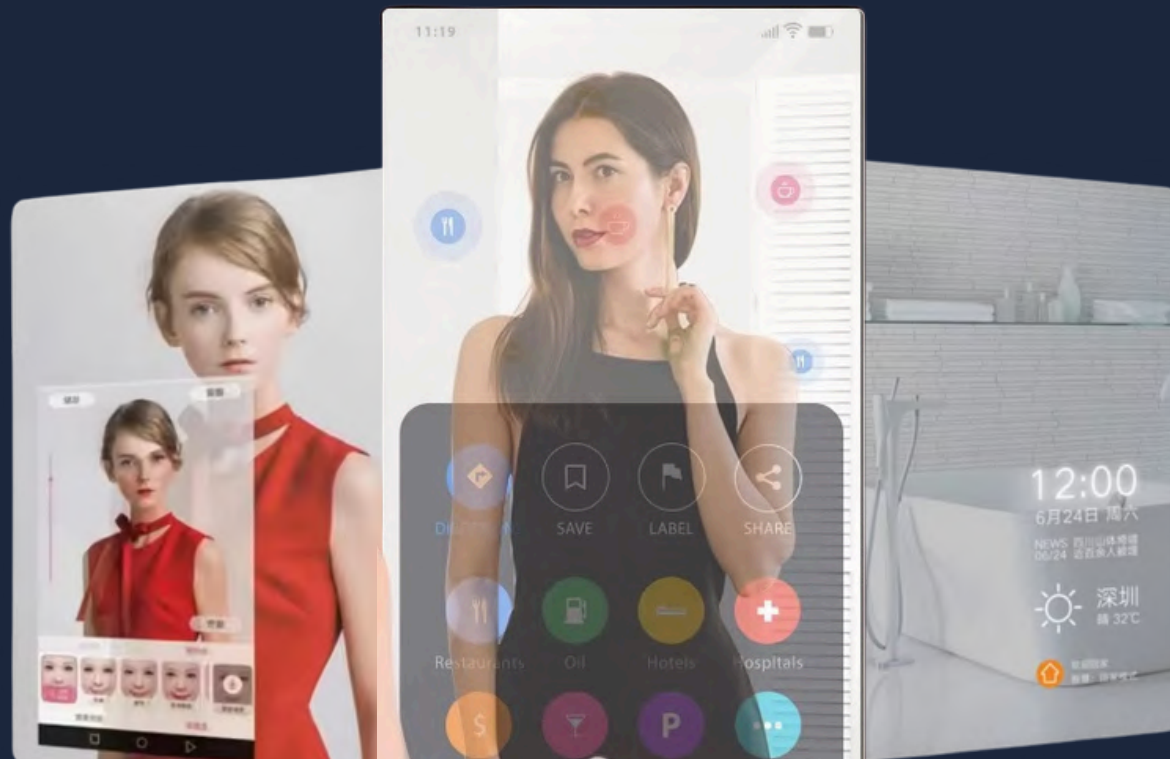

RE-M SERIES

Smart LCD Mirrors

Interactive Mirror
Indoor
High Engagement

RE-M SERIES

Smart LCD Mirror

4K UHD
High resolution

WiFi, HDMI, USB...
Flexible connectivity

6 sizes
Various designs

178°
Wide viewing angle

3000:1
High contrast

60.000 hours
Long service life

Versatile Design
Wide sizes range

21.5" / 32" / 43" / 49" / 55" / 65"

476,1 mm

21.5"

267,8 mm

1.615,5 mm

65"

892,5mm

Interactive magic mirror

Sensitive multi-touch

Quick response

Cloud system

CMS multi terminal management

Remote control

RE-M SERIES

Smart LCD Mirror

Screen Size (inch)	21.5	32	43	49	55	65
Screen Size (mm)	476,1*267,8	698,4*392,85				
Total Size (mm)	545*336	772,4*466,85				
Weight (kg)	7,5	11,5				
Thickness (mm)	52,3	71,1				
Resolution	1920*1080			3840*2160		
Brigtness(nits)	500	700		1000	1500	
Contrast	3000:1					
Viewing Angle (°)	H 178, V 178					
RAM / ROM (GB)	1 / 8					
Operating System	QuadCore 1.3G Android 7.1					
Connectivity	WiFi, cable de red, 2xUSB, RJ45, HDMI					
Temperature (°C) / Humidity (% RH)	-0 ~50 / 10 ~80					
Input Voltage (V/Hz)	AC100-230V, 50-60Hz					
Consumption (W)	40	165	175	215	210	268
Life Span (hours)	60.000					
Shell and Cover Material	Black Metal					
Installation Method	Wall mounted					